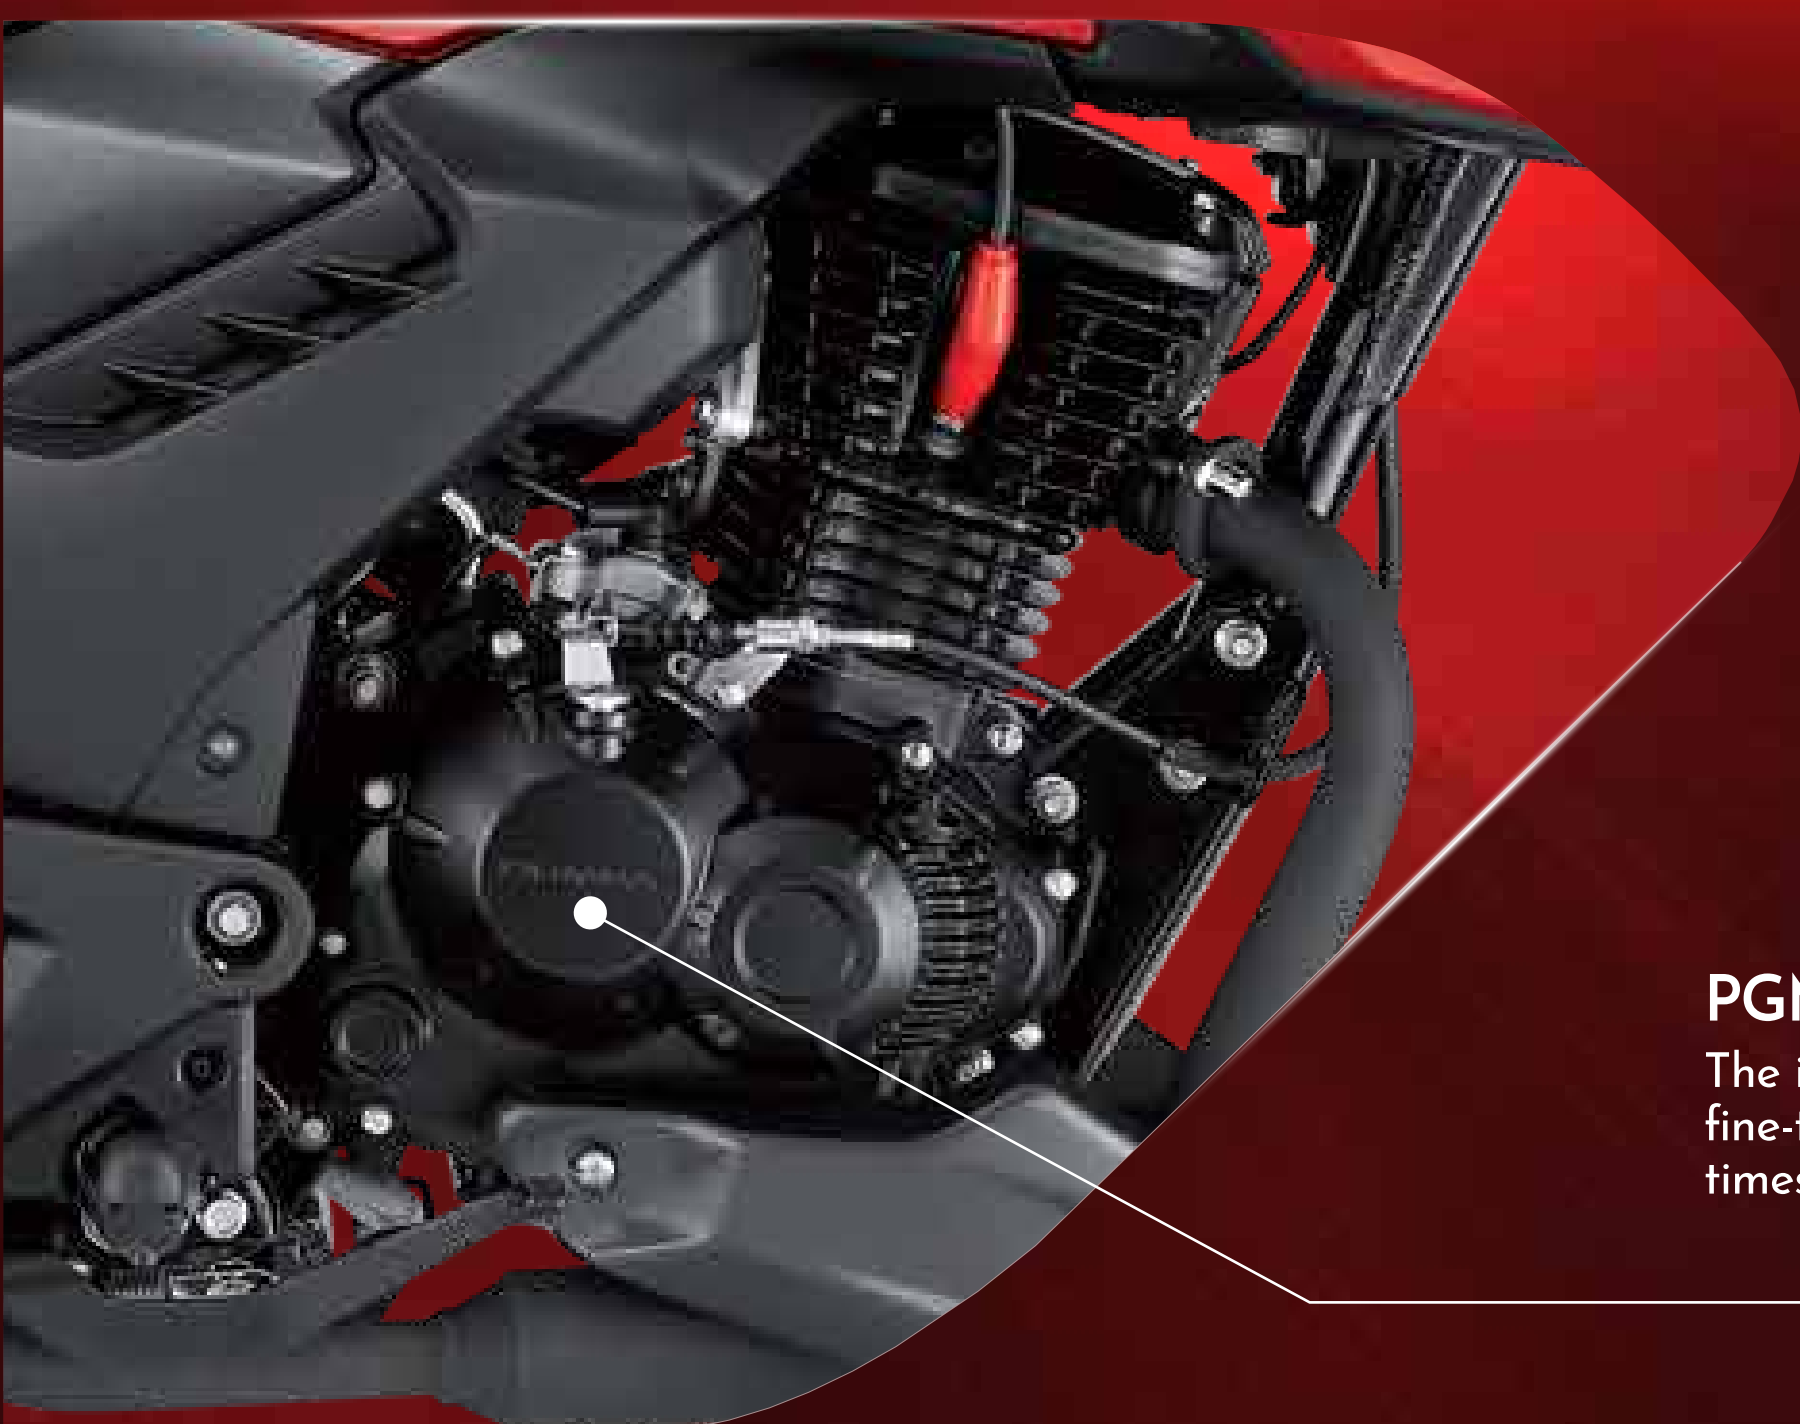

PGM-FI

The impressive Fuel Injection System constantly fine-tunes the air/fuel mix, adjusting it multiple times per second.